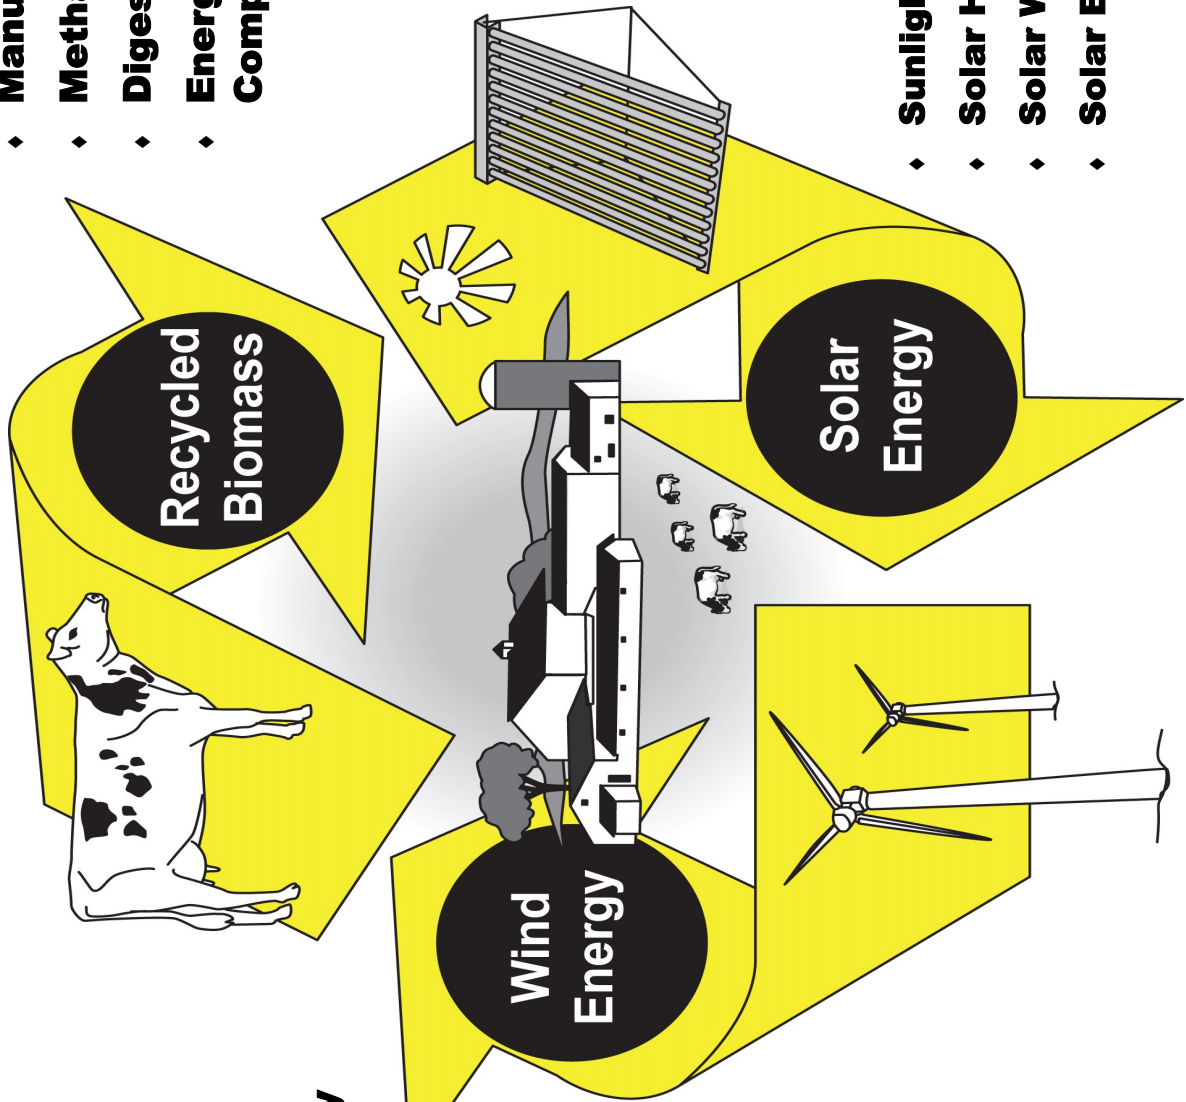

A Dairy Farm's Role in the Environment

Sources of Energy on the Dairy Farm

- ◆ **Manure**
- ◆ **Methane**
- ◆ **Digesters**
- ◆ **Energy & Compost**

- ◆ **Sunlight**
- ◆ **Solar Heat Collectors**
- ◆ **Solar Water Heaters**
- ◆ **Solar Electric Panels**

- ◆ **Wind Turbines**
- ◆ **Kinetic Energy**
- ◆ **Mechanical Power**